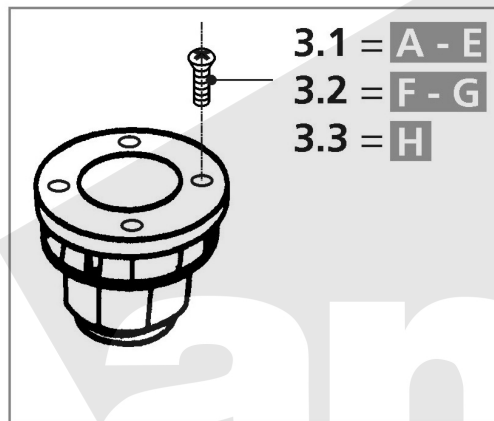

**SUPERCUT**  
**No. SUPERCUT**

dated: 04/15

Größe/Size:

- A = 1/4"
- B = 3/8"
- C = 1/2"
- D = 3/4"
- E = 1"
- F = 1 1/4"
- G = 1 1/2"
- H = 2"

## No. SUPERCUT

dated: 04/15

Item no.	Description	Article no.	Old article no.	Quantity
1	Ratchet compl. (2-parts)	070840X	070840X	1
1.1	Handle for ratchet 070840X	624002100	6240021	1
2	Ratchet compl. (3-parts)	71272	71272	1
2.1	Handle for ratchet 71272	600002100	6000021	1
3.1	Clamping screw M5x12	6002D1500	70848	1
3.2	Clamping screw M6x15	70849	70849	1
3.3	Clamping screw M6x20	70850	70850	1
4.1	Precision threading dies BSPT R 1/4"	070831X	70831X	1
4.2	Precision threading dies BSPT R 3/8"	070832X	70832X	1
4.3	Precision threading dies BSPT R 1/2"	070833X	70833X	1
4.4	Precision threading dies BSPT R 3/4"	070834X	70834X	1
4.5	Precision threading dies BSPT R 1"	070835X	70835X	1
4.6	Precision threading dies BSPT R 1 1/4"	070836X	70836X	1
4.7	Precision threading dies BSPT R 1 1/2"	070869X	70869X	1
4.8	Precision threading dies BSPT R 2"	070870X	70870X	1
5	Plastic carrying case Sets Ø 3/8" - 2"	070928X	70928X	1
5	Plastic carrying case Sets Ø 1/2"-1.1/4"	70780	70780	1
5	Plastic carrying case Sets Ø 3/8"-1.1/4"	995807300	-	1
6	Plastic hinge for case Sets Ø 3/8"-2"	71276	71276	1
6	Plastic hinge for case Sets Ø 1/2"-1.1/4"	70779	70779	1
6	Plastic hinge for case Sets Ø 3/8"-1.1/4"	70779	70779	1