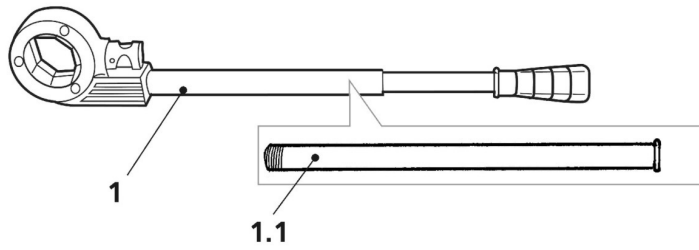

**SUPERCUT**  
**No. SUPERCUT**

dated: 04/15

Größe/Size:

- A = 1/4"
- B = 3/8"
- C = 1/2"
- D = 3/4"
- E = 1"
- F = 1 1/4"
- G = 1 1/2"
- H = 2"

## No. SUPERCUT

dated: 04/15

Item no.	Description	Article no.	Old article no.	Quantity
1	Ratchet compl. (2-parts)	070840X	070840X	1
1.1	Handle for ratchet 070840X	624002100	6240021	1
2	Ratchet compl. (3-parts)	71272	71272	1
2.1	Handle for ratchet 71272	600002100	6000021	1
3.1	Clamping screw M5x12	6002D1500	70848	1
3.2	Clamping screw M6x15	70849	70849	1
3.3	Clamping screw M6x20	70850	70850	1
4.1	Precision threading dies BSPT R 1/4"	070831X	70831X	1
4.2	Precision threading dies BSPT R 3/8"	070832X	70832X	1
4.3	Precision threading dies BSPT R 1/2"	070833X	70833X	1
4.4	Precision threading dies BSPT R 3/4"	070834X	70834X	1
4.5	Precision threading dies BSPT R 1"	070835X	70835X	1
4.6	Precision threading dies BSPT R 1 1/4"	070836X	70836X	1
4.7	Precision threading dies BSPT R 1 1/2"	070869X	70869X	1
4.8	Precision threading dies BSPT R 2"	070870X	70870X	1
5	Plastic carrying case Sets Ø 3/8" - 2"	070928X	70928X	1
5	Plastic carrying case Sets Ø 1/2"-1.1/4"	70780	70780	1
5	Plastic carrying case Sets Ø 3/8"-1.1/4"	995807300	-	1
6	Plastic hinge for case Sets Ø 3/8"-2"	71276	71276	1
6	Plastic hinge for case Sets Ø 1/2"-1.1/4"	70779	70779	1
6	Plastic hinge for case Sets Ø 3/8"-1.1/4"	70779	70779	1