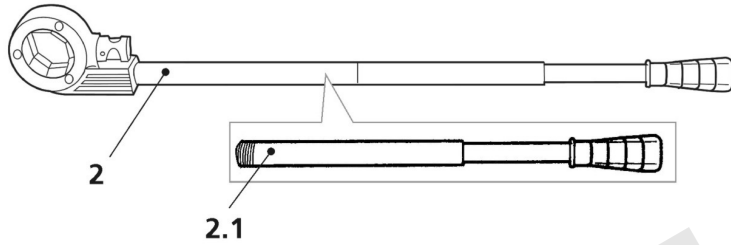

**SUPERCUT**  
**No. SUPERCUT**

dated: 04/15

Größe/Size:

- A = 1/4"
- B = 3/8"
- C = 1/2"
- D = 3/4"
- E = 1"
- F = 1 1/4"
- G = 1 1/2"
- H = 2"

## No. SUPERCUT

dated: 04/15

Item no.	Description	Article no.	Old article no.	Quantity
1	Ratchet compl. (2-parts)	070840X	070840X	1
1.1	Handle for ratchet 070840X	624002100	6240021	1
2	Ratchet compl. (3-parts)	71272	71272	1
2.1	Handle for ratchet 71272	600002100	6000021	1
3.1	Clamping screw M5x12	6002D1500	70848	1
3.2	Clamping screw M6x15	70849	70849	1
3.3	Clamping screw M6x20	70850	70850	1
4.1	Precision threading dies BSPT R 1/4"	070831X	70831X	1
4.2	Precision threading dies BSPT R 3/8"	070832X	70832X	1
4.3	Precision threading dies BSPT R 1/2"	070833X	70833X	1
4.4	Precision threading dies BSPT R 3/4"	070834X	70834X	1
4.5	Precision threading dies BSPT R 1"	070835X	70835X	1
4.6	Precision threading dies BSPT R 1 1/4"	070836X	70836X	1
4.7	Precision threading dies BSPT R 1 1/2"	070869X	70869X	1
4.8	Precision threading dies BSPT R 2"	070870X	70870X	1
5	Plastic carrying case Sets Ø 3/8" - 2"	070928X	70928X	1
5	Plastic carrying case Sets Ø 1/2"-1.1/4"	70780	70780	1
5	Plastic carrying case Sets Ø 3/8"-1.1/4"	995807300	-	1
6	Plastic hinge for case Sets Ø 3/8"-2"	71276	71276	1
6	Plastic hinge for case Sets Ø 1/2"-1.1/4"	70779	70779	1
6	Plastic hinge for case Sets Ø 3/8"-1.1/4"	70779	70779	1