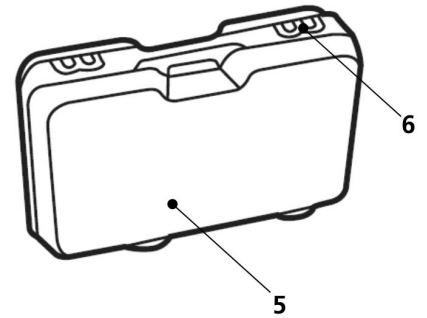

**SUPERCUT**  
**No. SUPERCUT**

dated: 04/15

Größe/Size:

- A = 1/4"
- B = 3/8"
- C = 1/2"
- D = 3/4"
- E = 1"
- F = 1 1/4"
- G = 1 1/2"
- H = 2"

## No. SUPERCUT

dated: 04/15

Item no.	Description	Article no.	Old article no.	Quantity
1	Ratchet compl. (2-parts)	070840X	070840X	1
1.1	Handle for ratchet 070840X	624002100	6240021	1
2	Ratchet compl. (3-parts)	71272	71272	1
2.1	Handle for ratchet 71272	600002100	6000021	1
3.1	Clamping screw M5x12	6002D1500	70848	1
3.2	Clamping screw M6x15	70849	70849	1
3.3	Clamping screw M6x20	70850	70850	1
4.1	Precision threading dies BSPT R 1/4"	070831X	70831X	1
4.2	Precision threading dies BSPT R 3/8"	070832X	70832X	1
4.3	Precision threading dies BSPT R 1/2"	070833X	70833X	1
4.4	Precision threading dies BSPT R 3/4"	070834X	70834X	1
4.5	Precision threading dies BSPT R 1"	070835X	70835X	1
4.6	Precision threading dies BSPT R 1 1/4"	070836X	70836X	1
4.7	Precision threading dies BSPT R 1 1/2"	070869X	70869X	1
4.8	Precision threading dies BSPT R 2"	070870X	70870X	1
5	Plastic carrying case Sets Ø 3/8" - 2"	070928X	70928X	1
5	Plastic carrying case Sets Ø 1/2"-1.1/4"	70780	70780	1
5	Plastic carrying case Sets Ø 3/8"-1.1/4"	995807300	-	1
6	Plastic hinge for case Sets Ø 3/8"-2"	71276	71276	1
6	Plastic hinge for case Sets Ø 1/2"-1.1/4"	70779	70779	1
6	Plastic hinge for case Sets Ø 3/8"-1.1/4"	70779	70779	1