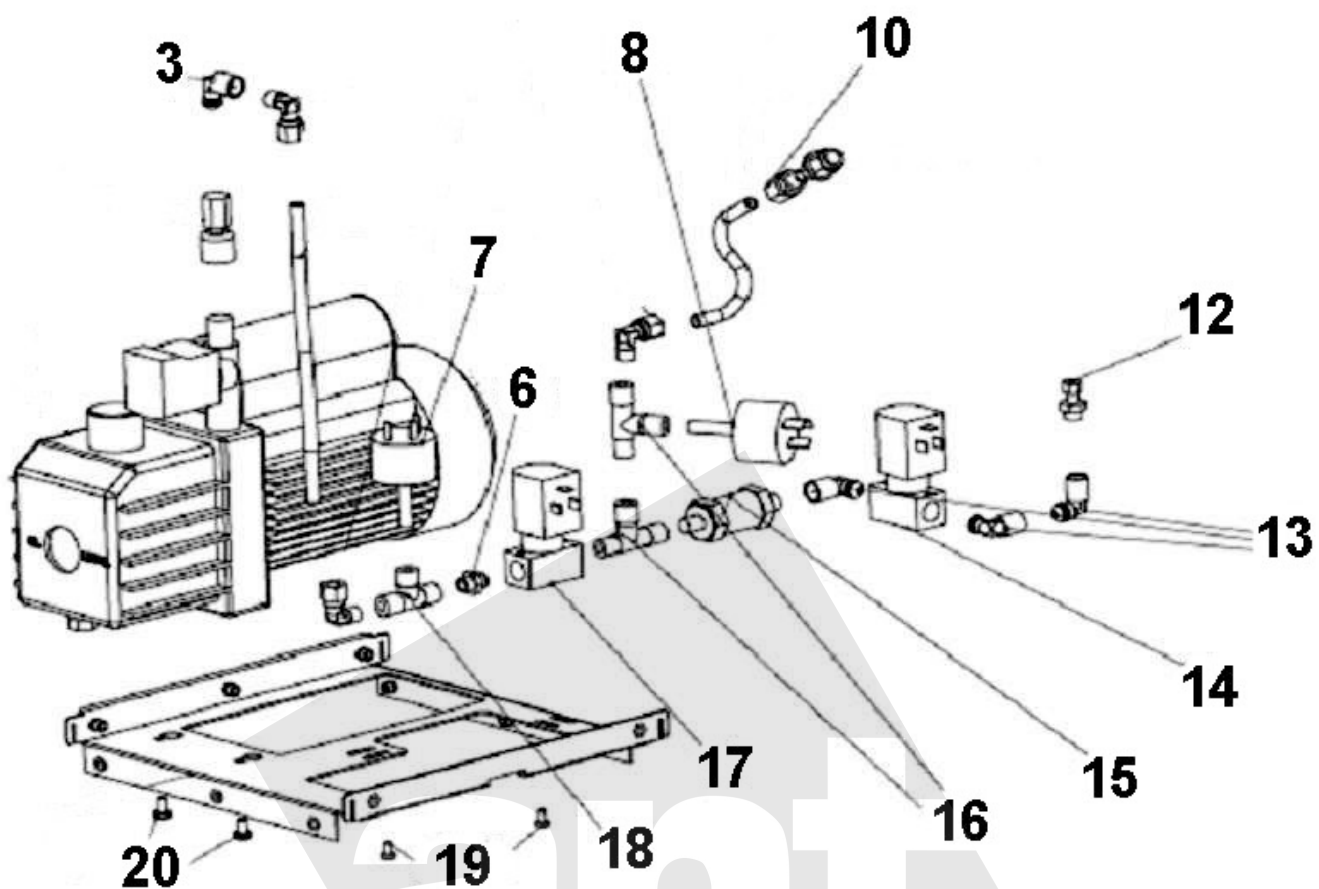

ant

ROKLIMA MULTI 4F
No. 1000000138 / 184000

dated: 04/15

Item no.	Description	Article no.	Old article no.	Quantity
2	Electronic Scale 100 kg Ro-Klima	R17310451	-	1
7	Lens screw M5x10 DIN 7985	7510008	7510008	28
8	Grommet ring	R18101400	181014	1
10	Feeding wire 1,5 meter	R18204300	182043	1
12	Cylindrical screw M8x16 DIN912	H88061	H88061	2
13	Spring washer DIN7980 A8	H88254	H88254	2
14	Washer M8 DIN-125A	H98671	H98671	2
17	Polyamide tube	R18204200	182042	1
18	Straight male racor 1/8"	R18204100	182041	1
19	Shut-off valve 5/16"	182053	182053	1
22	Exit nut	R18102200	181022	1
23	Programmer label	R18202000	182020	1
24	Programmer base	R18201900	182019	1
25	Screw M3x10 DIN 965	R18205800	182058	4
27	General switch	R18202900	182029	1
28	Programmer 4f	R18302100	183021	1
30	Base	R18203000	182030	1
31	Screw 4,2x13 DIN 7504-N	R18204900	182049	8
32	Nut M4 DIN 6923	237002600	2370026	1
34	Screw M4X8 mm DIN 7985	F86282	F86282	3
35	Screw M4x8 DIN 965	862006000	8620060	4
36	Valve set (ROKLIMA Plus)	R18305000	183050	1
37	Outside closing	R18102300	-	1
38	Inner closer	R18102400	-	1
39	Retaining ring D/3,2 DIN-6799	R18103400	-	1

1000000138 / 184000

dated: 04/15

No. 1000000138 / 184000

Item no.	Description	Article no.	Old article no.	Quantity
3	Same bend female-male 1/8"	R18203300	182033	2
6	Double same join male 1/8"	R18203600	182036	1
7	Vacuum switch	R18202300	182023	1
8	Presostato	R18202500	182025	1
10	Straight inlet fitting male thread	R18204000	R182040	1
12	Straight male racor 1/8" D/4	R18204100	182041	1
13	Same bend female-male 1/8"	R18203300	182033	3
14	Solenoid valve	R18202600	182026	1
15	Non return valve	R18202700	182027	1
16	T same female-female side male	R18203400	182034	2
17	Electrovalve	R18202400	182024	1
18	T same female-female-female 1/8"	R18203500	182035	1
19	Screw M4X8 mm DIN 7985	F86282	F86282	2
20	Lens screw M5x10 DIN 7985	7510008	7510008	2
21	Mineral oil f. vacuum pumps, 1l	169200		1