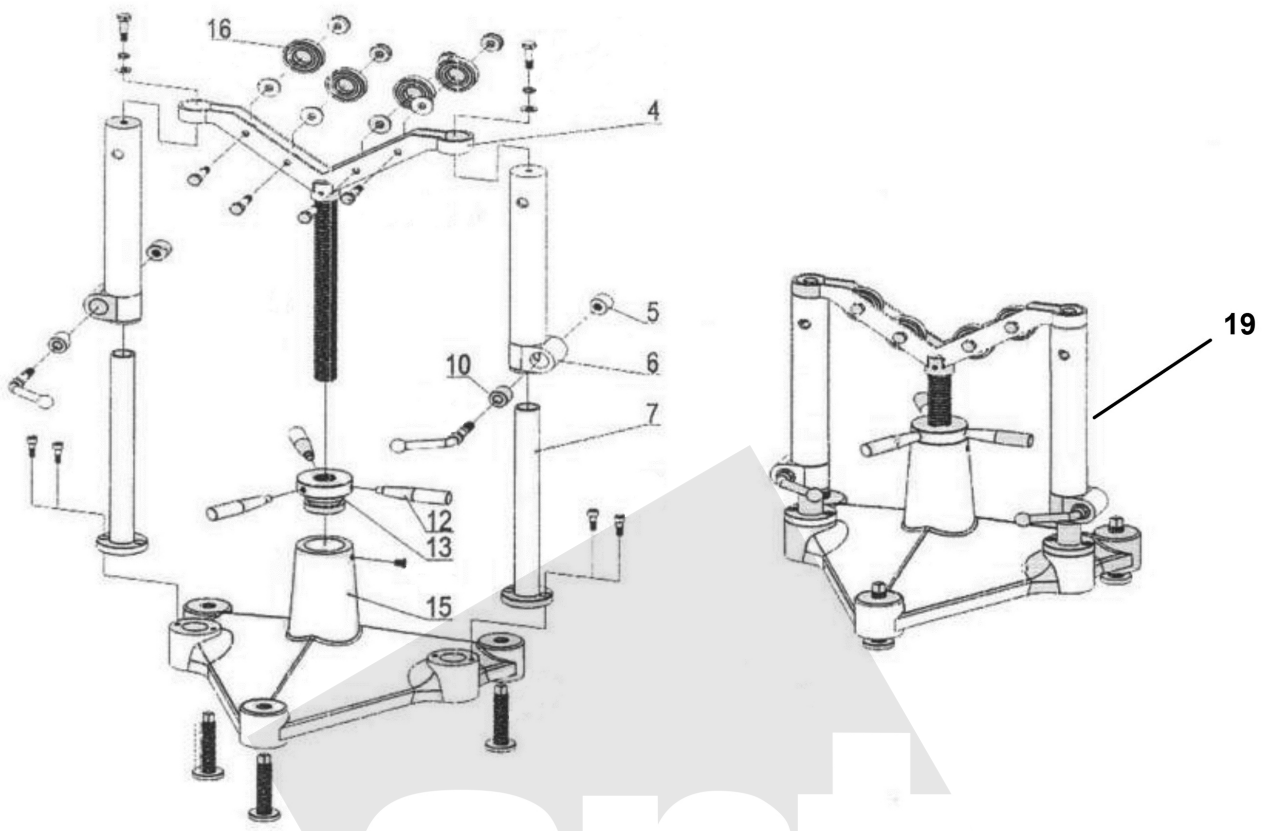

Pipe support stand

No. 1000000087_887300016_1000001050

dated: 06/14

Item no.	Description	Article no.	Quantity	Price (€)
4	Triangle bracket	887310400	1	o.r.
5	Stopping block A	887310500	2	o.r.
6	Bracket pipe	887310600	2	o.r.
7	Guide column	887310700	2	o.r.
10	Stopping block B	887311000	2	o.r.
12	Adjust screw cap	887311200	3	o.r.
13	Handle	887311300	1	o.r.
15	Triangle bracket base	887311500	1	o.r.
16	Bearing 6205	887311600	4	o.r.
19	Pipe support stand	1500000133	4	o.r.

IMPORTANT!

To assure safety and reliability, repairs, maintenance and adjustment must be preformed by ROTHENBERGER Kelkheim or authorized Service-Centers. Always use Original-Service-Parts. Order your accessories and spare parts from your specialist retailer or using our Service After Sales hotline

Tel. +49 6195 - 800 8200

Fax: +49 6195 - 800 7491

✉ service@rothenberger.com

A large, light gray watermark logo consisting of the letters 'ant' in a bold, lowercase, sans-serif font. The logo is tilted slightly to the right and is set against a dark gray, diamond-shaped background.