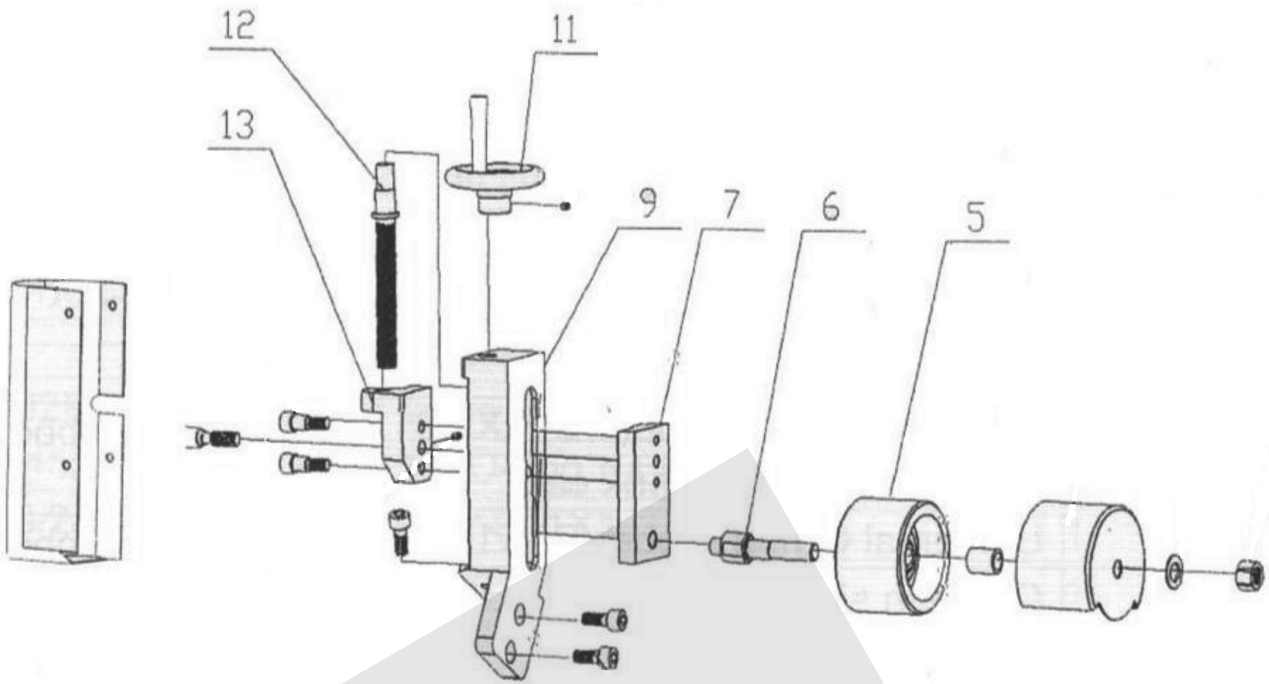

ant

Item no.	Description	Article no.	Quantity	Price (€)
5	Guide roller	887330500	1	o.r.
6	Guide roller shaft	887330600	1	o.r.
7	Guide block	887330700	1	o.r.
9	Roller frame	887330900	1	o.r.
11	Handwheel	887331100	1	o.r.
12	Axle M14	887331200	1	o.r.
13	Screw slider	887331300	1	o.r.

IMPORTANT! To assure safety and reliability, repairs, maintenance and adjustment must be performed by ROTHENBERGER Kelkheim or authorized Service-Centers. Always use Original-Service-Parts. Order your accessories and spare parts from your specialist retailer or using our Service After Sales hotline

Tel. +49 6195 - 800 **8200**

Fax: +49 6195 - 800 **7491**

✉ service@rothenberger.com