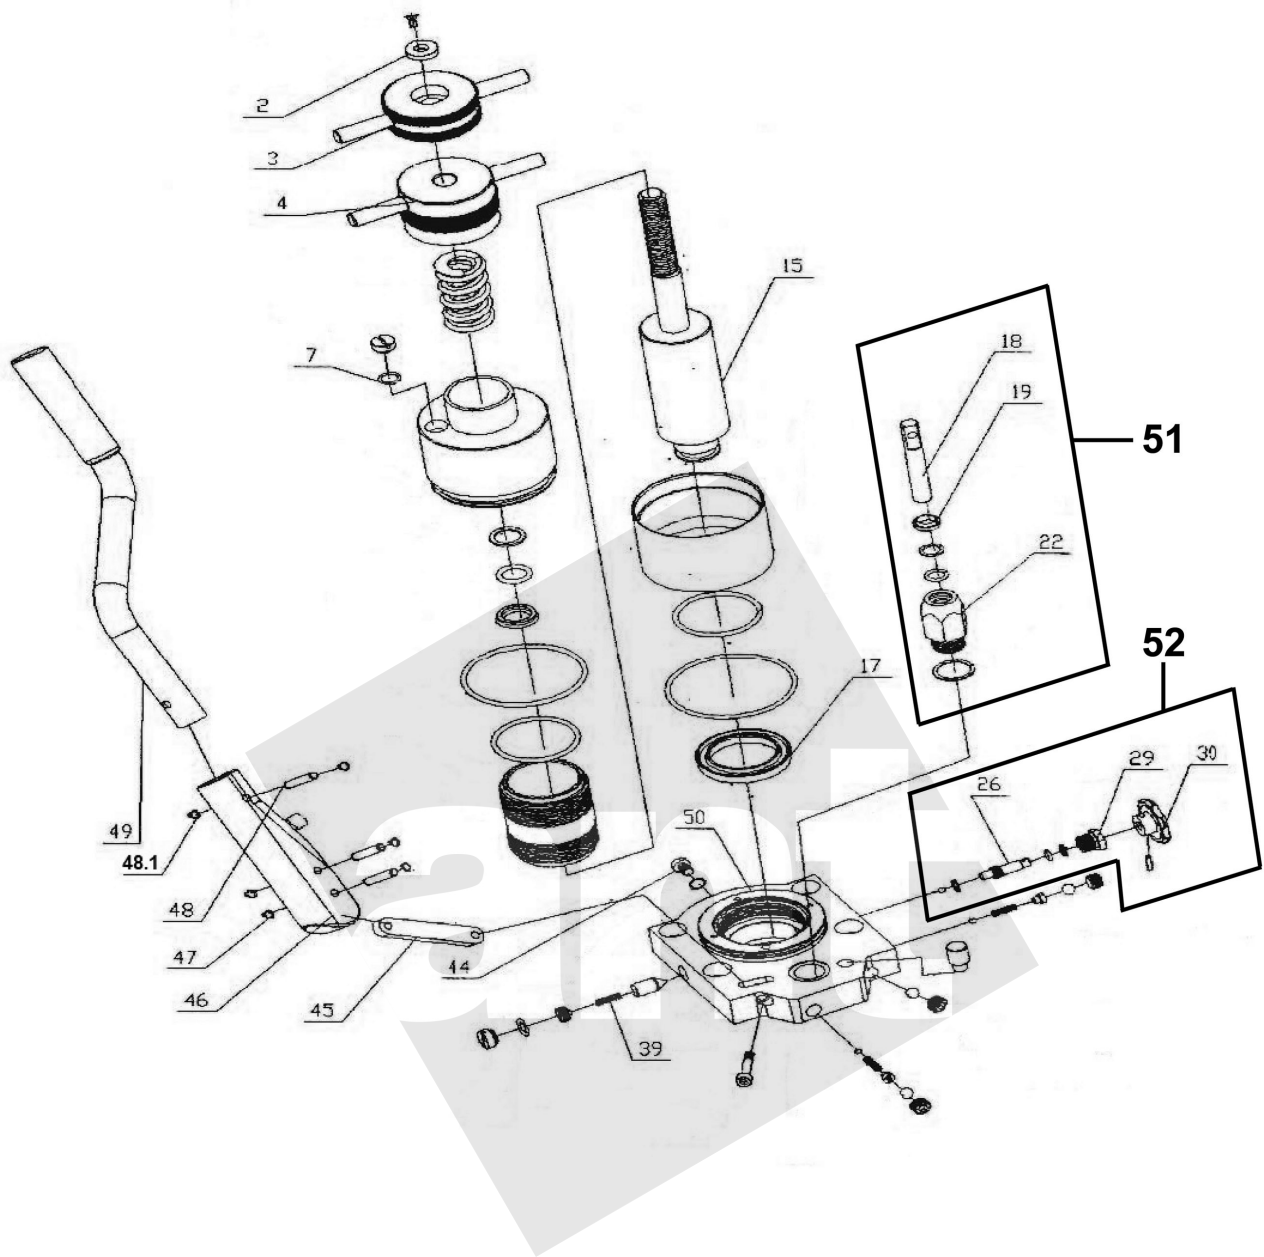

Oil pump

No. 100000087_887300016_1000001050

dated: 06/14

Item no.	Description	Article no.	Quantity	Price (€)
2	Bead flange	887320200	1	o.r.
3	Limit locking nut	887320300	1	o.r.
4	Limit nut	887320400	1	o.r.
7	Copper ring DIN 7603 A 12 x 16 x 1,5 mm	1500000695	1	o.r.
15	Limit piston	887321500	1	o.r.
17	Y-type piston ring Und48X63X10	887321700	1	o.r.
18	Small piston ring	887321800	1	o.r.
19	Scraper seal	887321900	1	o.r.
22	Hexagonal cylinder cover	887322200	1	o.r.
26	Relief valve screw	887322600	1	o.r.
29	Relief valve nut	887322900	1	o.r.
30	Relief valve handle	887323000	1	o.r.
39	New safety valve spring	887323900	1	o.r.
44	Oil drain steeper	887324400	1	o.r.
45	Connecting plate	887324500	1	o.r.
46	Handle seat with 2 Pin roll	887324600	1	o.r.
47	Retaining washer 4 DIN 6799	70081	2	o.r.
48	Pin roll	887324800	1	o.r.
48.1	Retaining washer 6 DIN 6799	FF56766	1	o.r.
49	Handle	887324900	1	o.r.
50	Pump body	887325000	1	o.r.
51	Set Cilindro hexa.	887306900	1	o.r.
52	Drain valve set	887307100	1	o.r.

IMPORTANT! To assure safety and reliability, repairs, maintenance and adjustment must be performed by ROTHENBERGER Kelkheim or authorized Service-Centers. Always use Original-Service-Parts. Order your accessories and spare parts from your specialist retailer or using our Service After Sales hotline

Tel. +49 6195 - 800 **8200**

Fax: +49 6195 - 800 **7491**

✉ service@rothenberger.com

ant